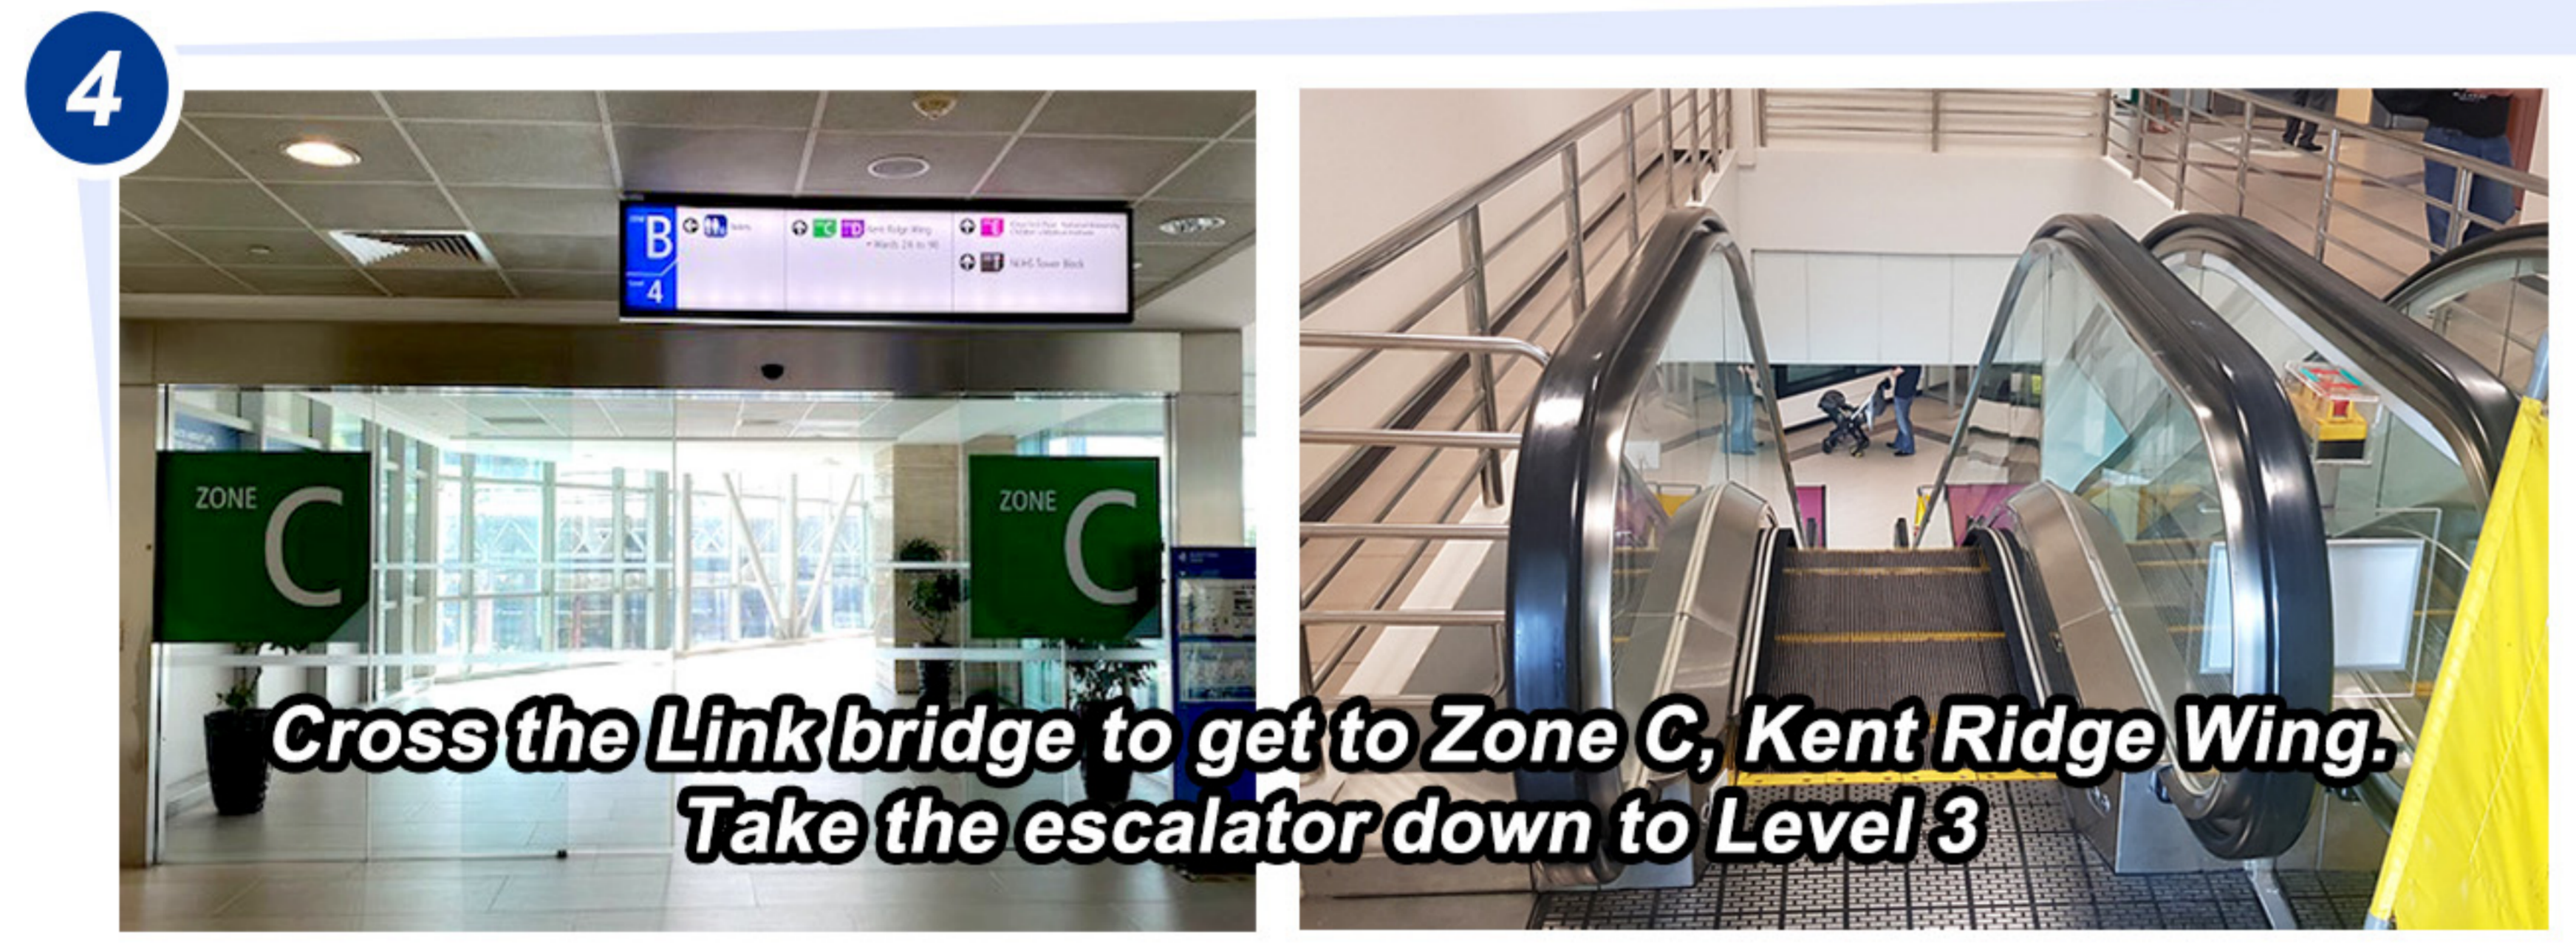

Getting to NUHS Tower Block

From Kent Ridge Wing Carpark (public)

Getting to NUHS Tower Block

From Medical Centre Carpark (public)

1
NUH Medical Centre Carpark @ Level 5, 6 and 7A (Lift Lobby B)

2
Take the lift or escalator to Level 4

3
Walk towards Kent Ridge Wing Level 4 by following the directional signs

4
Cross the Link bridge to get to Zone C, Kent Ridge Wing. Take the escalator down to Level 3

5
Walk towards Zone D, South Entrance