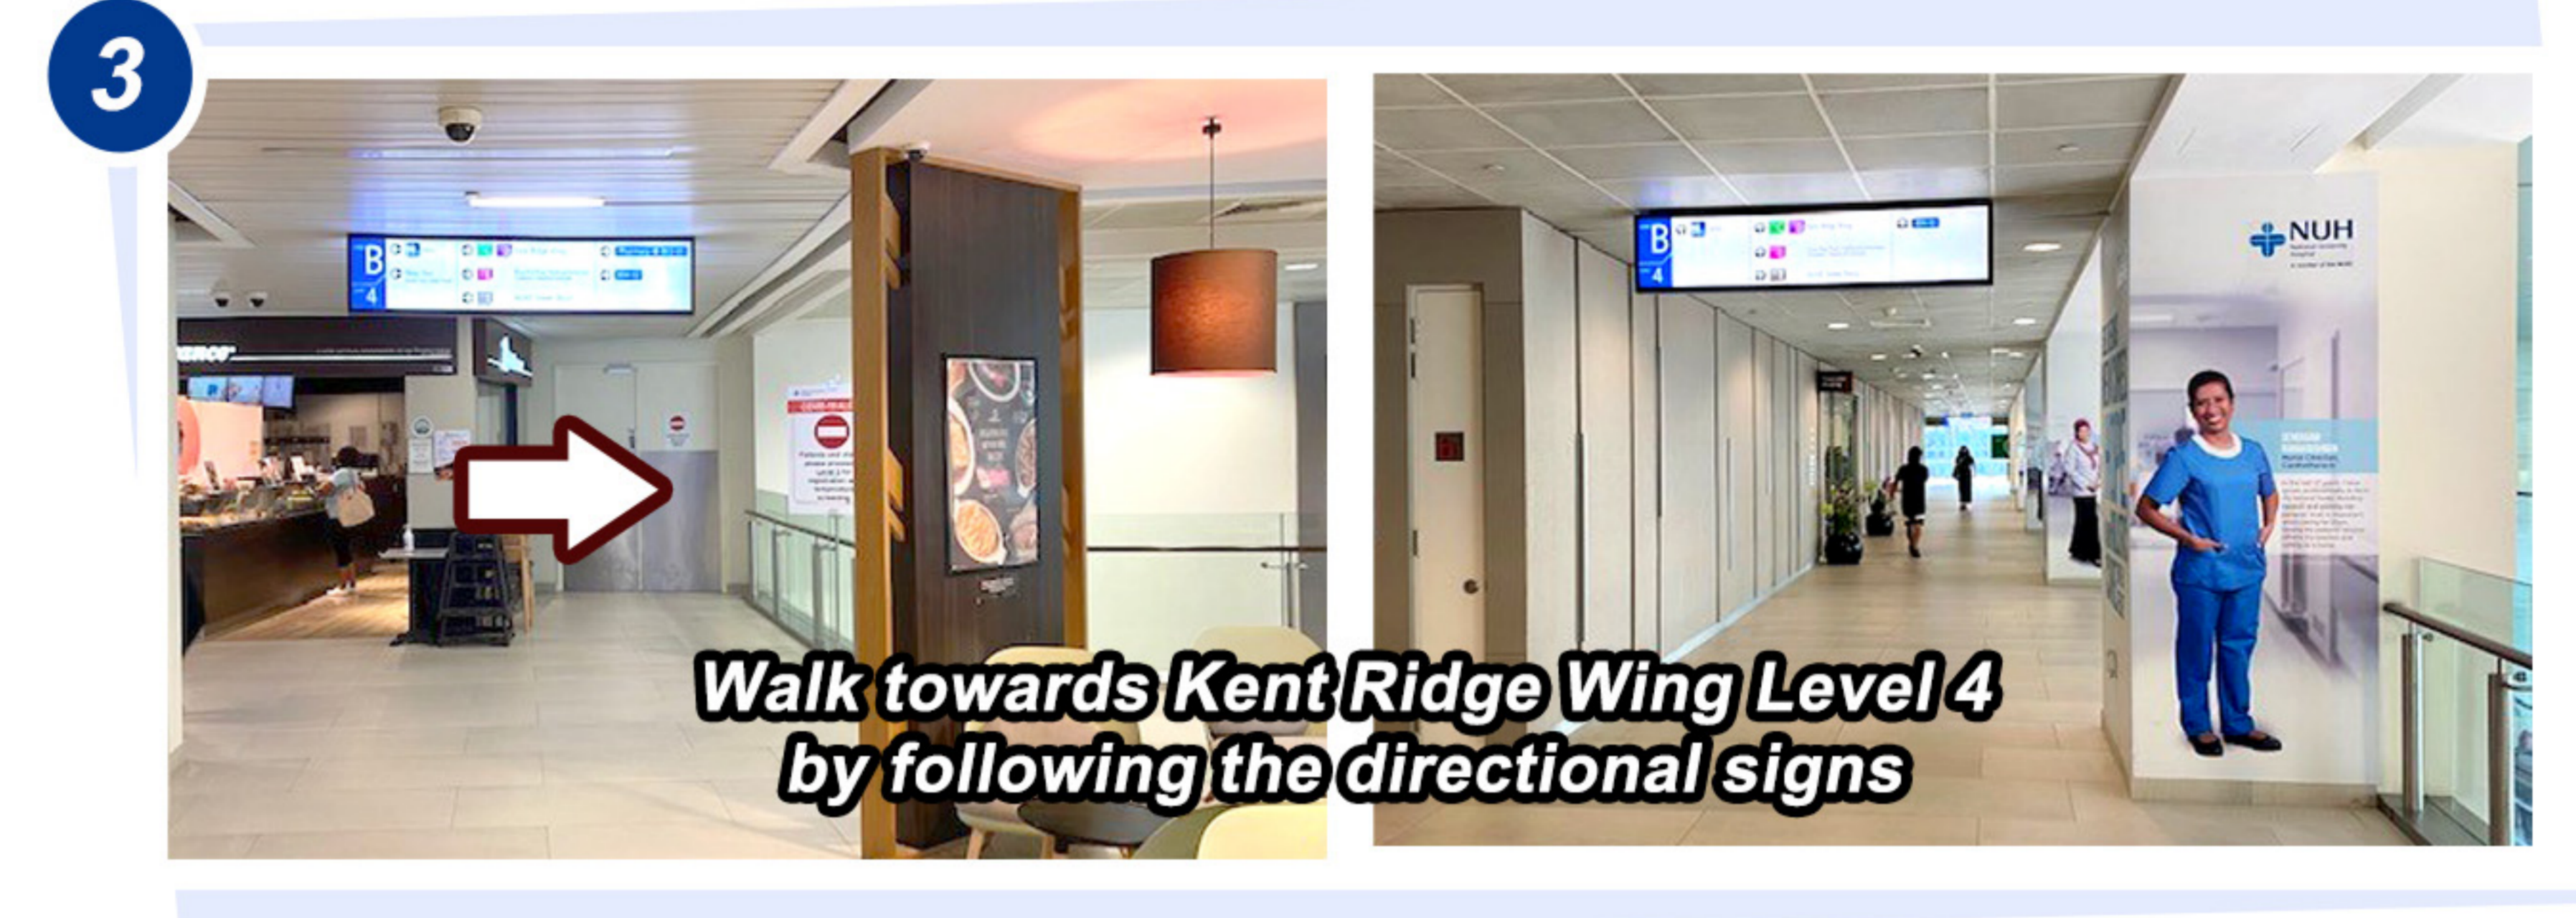

Getting to NUHS Tower Block

From Kent Ridge Wing Carpark (public)

Getting to NUHS Tower Block

From Medical Centre Carpark (public)

1
NUH Medical Centre Carpark @ Level 5, 6 and 7A (Lift Lobby B)

2
Take the lift or escalator to Level 4

3
Walk towards Kent Ridge Wing Level 4 by following the directional signs

4
Cross the Link bridge to get to Zone C, Kent Ridge Wing. Take the escalator down to Level 3

5
Walk towards Zone D, South Entrance

6
Register at the counter. If you had pre-registered, tap your ID at the gantry and take lift to Level 8

7
On Level 8, follow the directional signs to NUHS Tower Block

8
Cross the Link bridge

9
Tap your ID at the gantry. You have arrived at the NUHS Tower Block