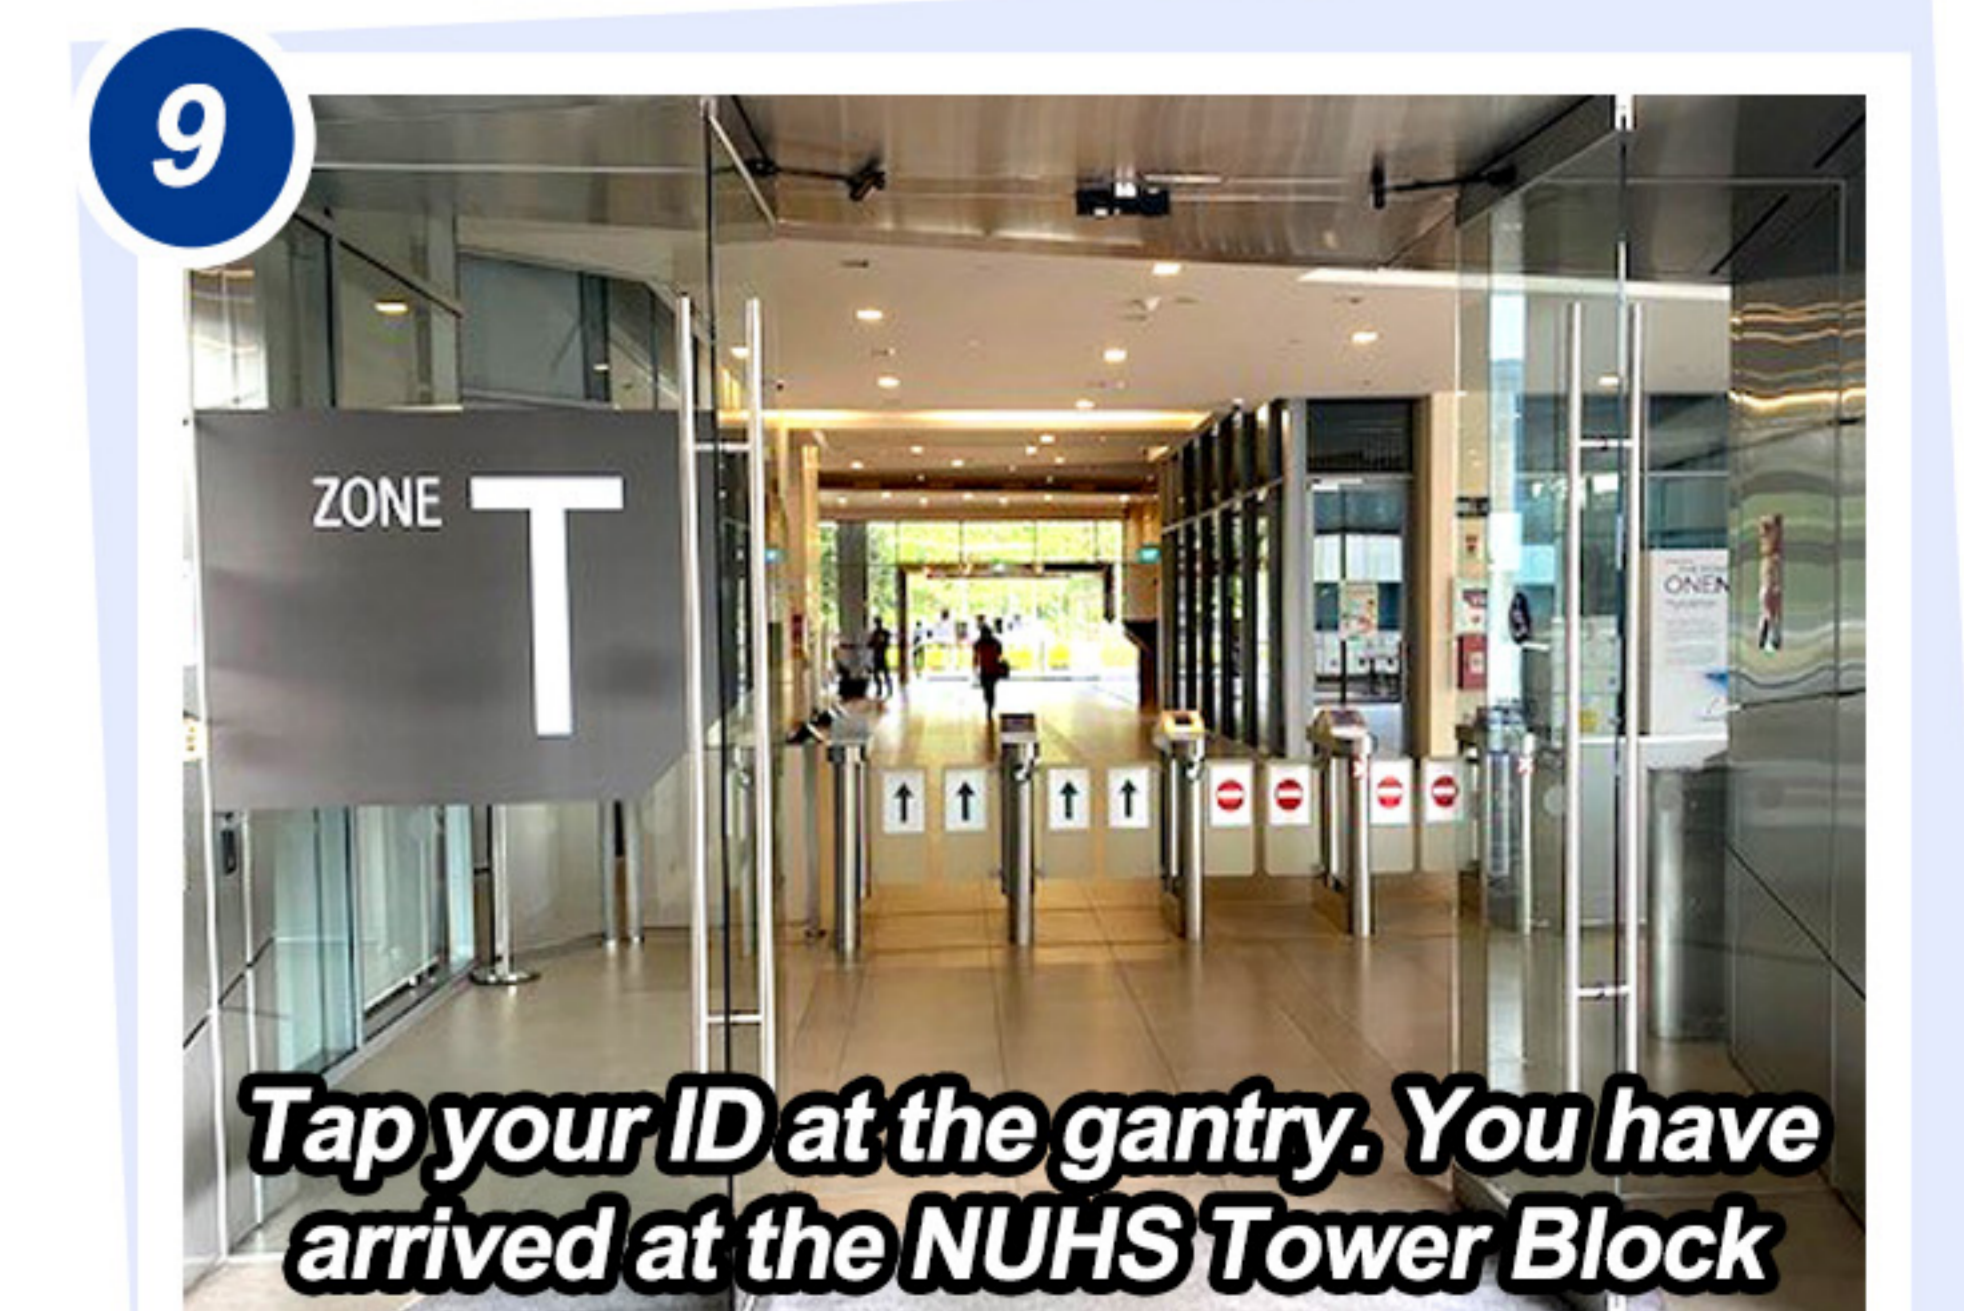

Ward Locations

- ZONE D** Wards 5A - 9B Register at Level 3
- ZONE G** Wards 20 - 64 Register at Level 1

Scan QR code for full list of facilities at NUH

Getting to NUHS Tower Block

From Kent Ridge MRT Station (via Exit C, NUH Medical Centre)

Getting to NUHS Tower Block

- By MRT, from Kent Ridge Station, Exit B
- By SBS Transit Bus Service No. 92, 92A, 92B or 200, from bus stop #15139 (outside Kent Ridge MRT station)

- (1) From MRT station / bus stop, walk towards Science Park 1 (along South Buona Vista Road).
- (2) At the traffic junction, walk across South Buona Vista Road to get to NUHS Tower Block.