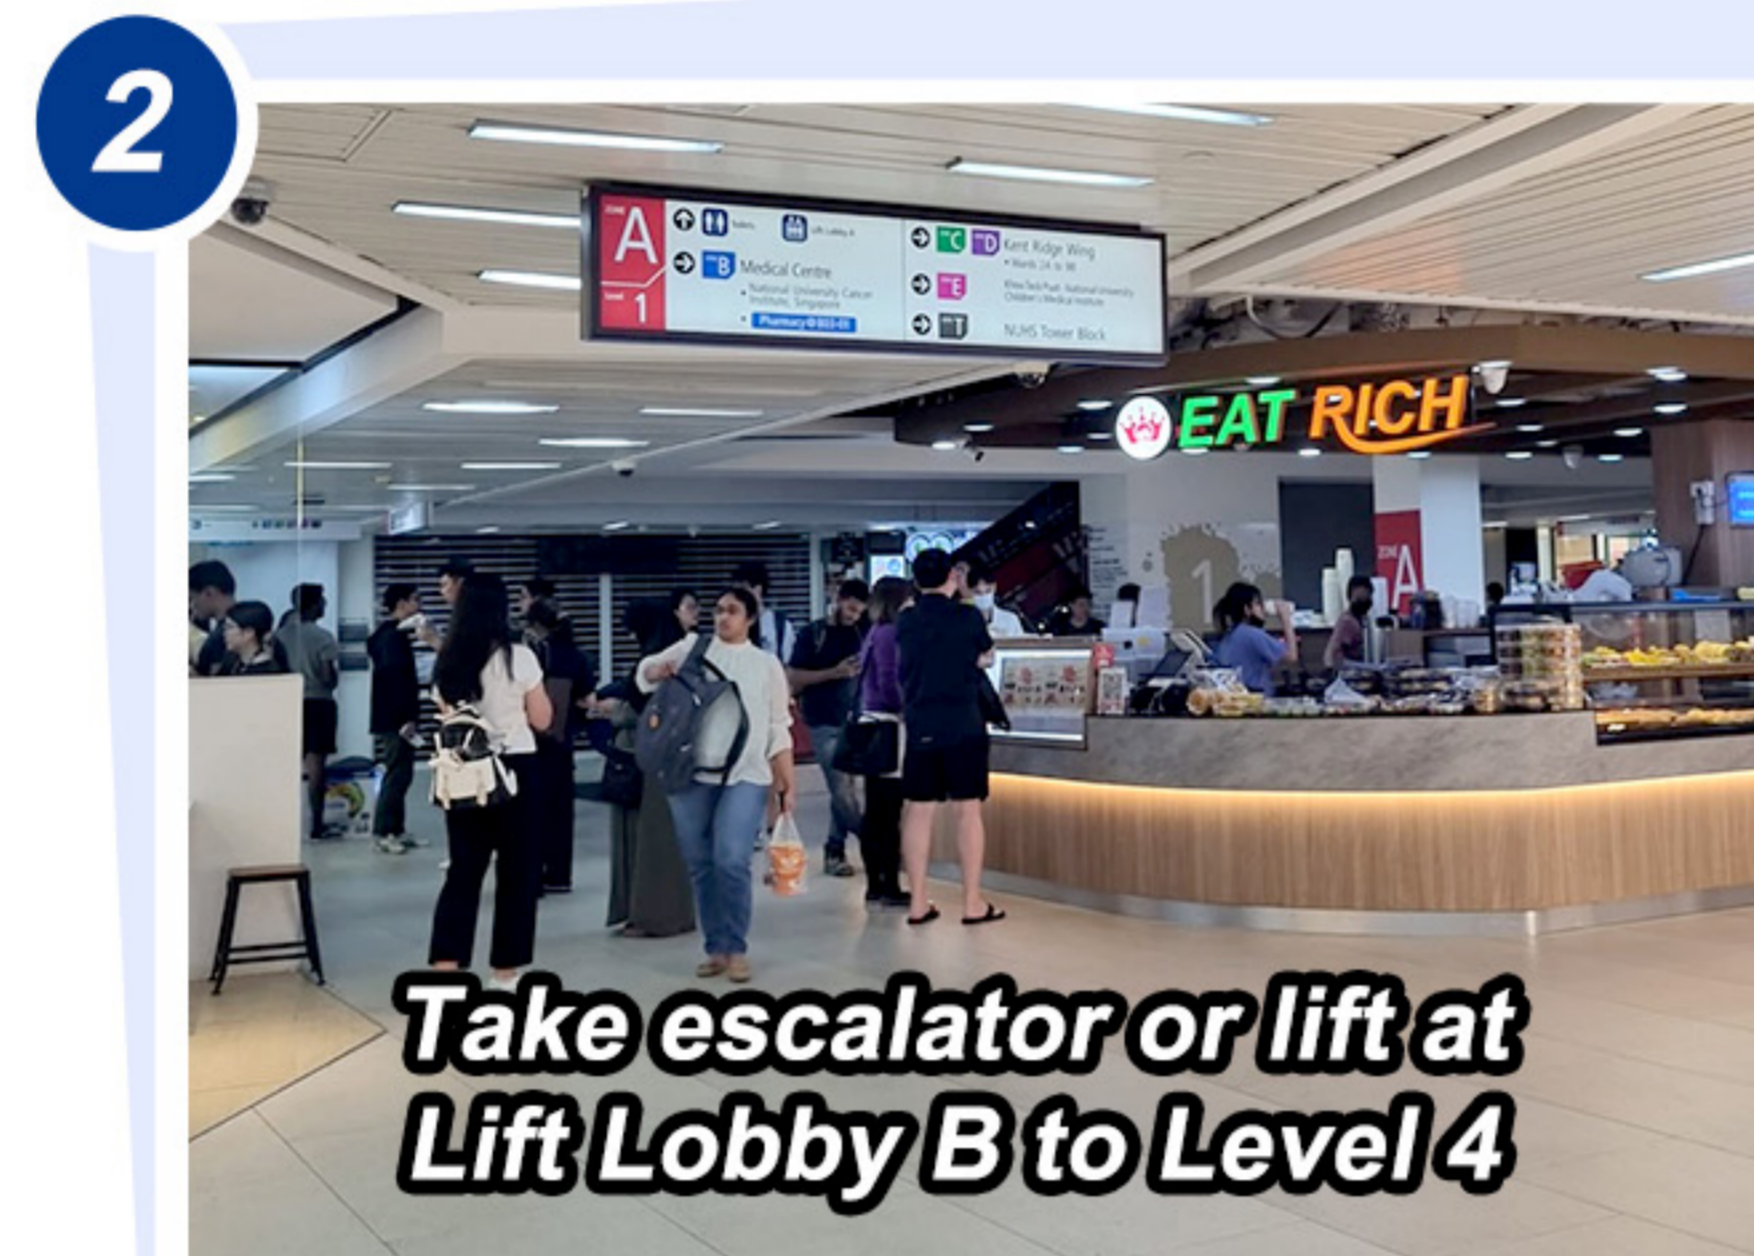

Ward Locations

- ZONE D** Wards 5A - 9B Register at Level 3
- ZONE G** Wards 20 - 64 Register at Level 1

Scan QR code for full list of facilities at NUH

Getting to NUHS Tower Block

From Kent Ridge MRT Station (via Exit C, NUH Medical Centre)