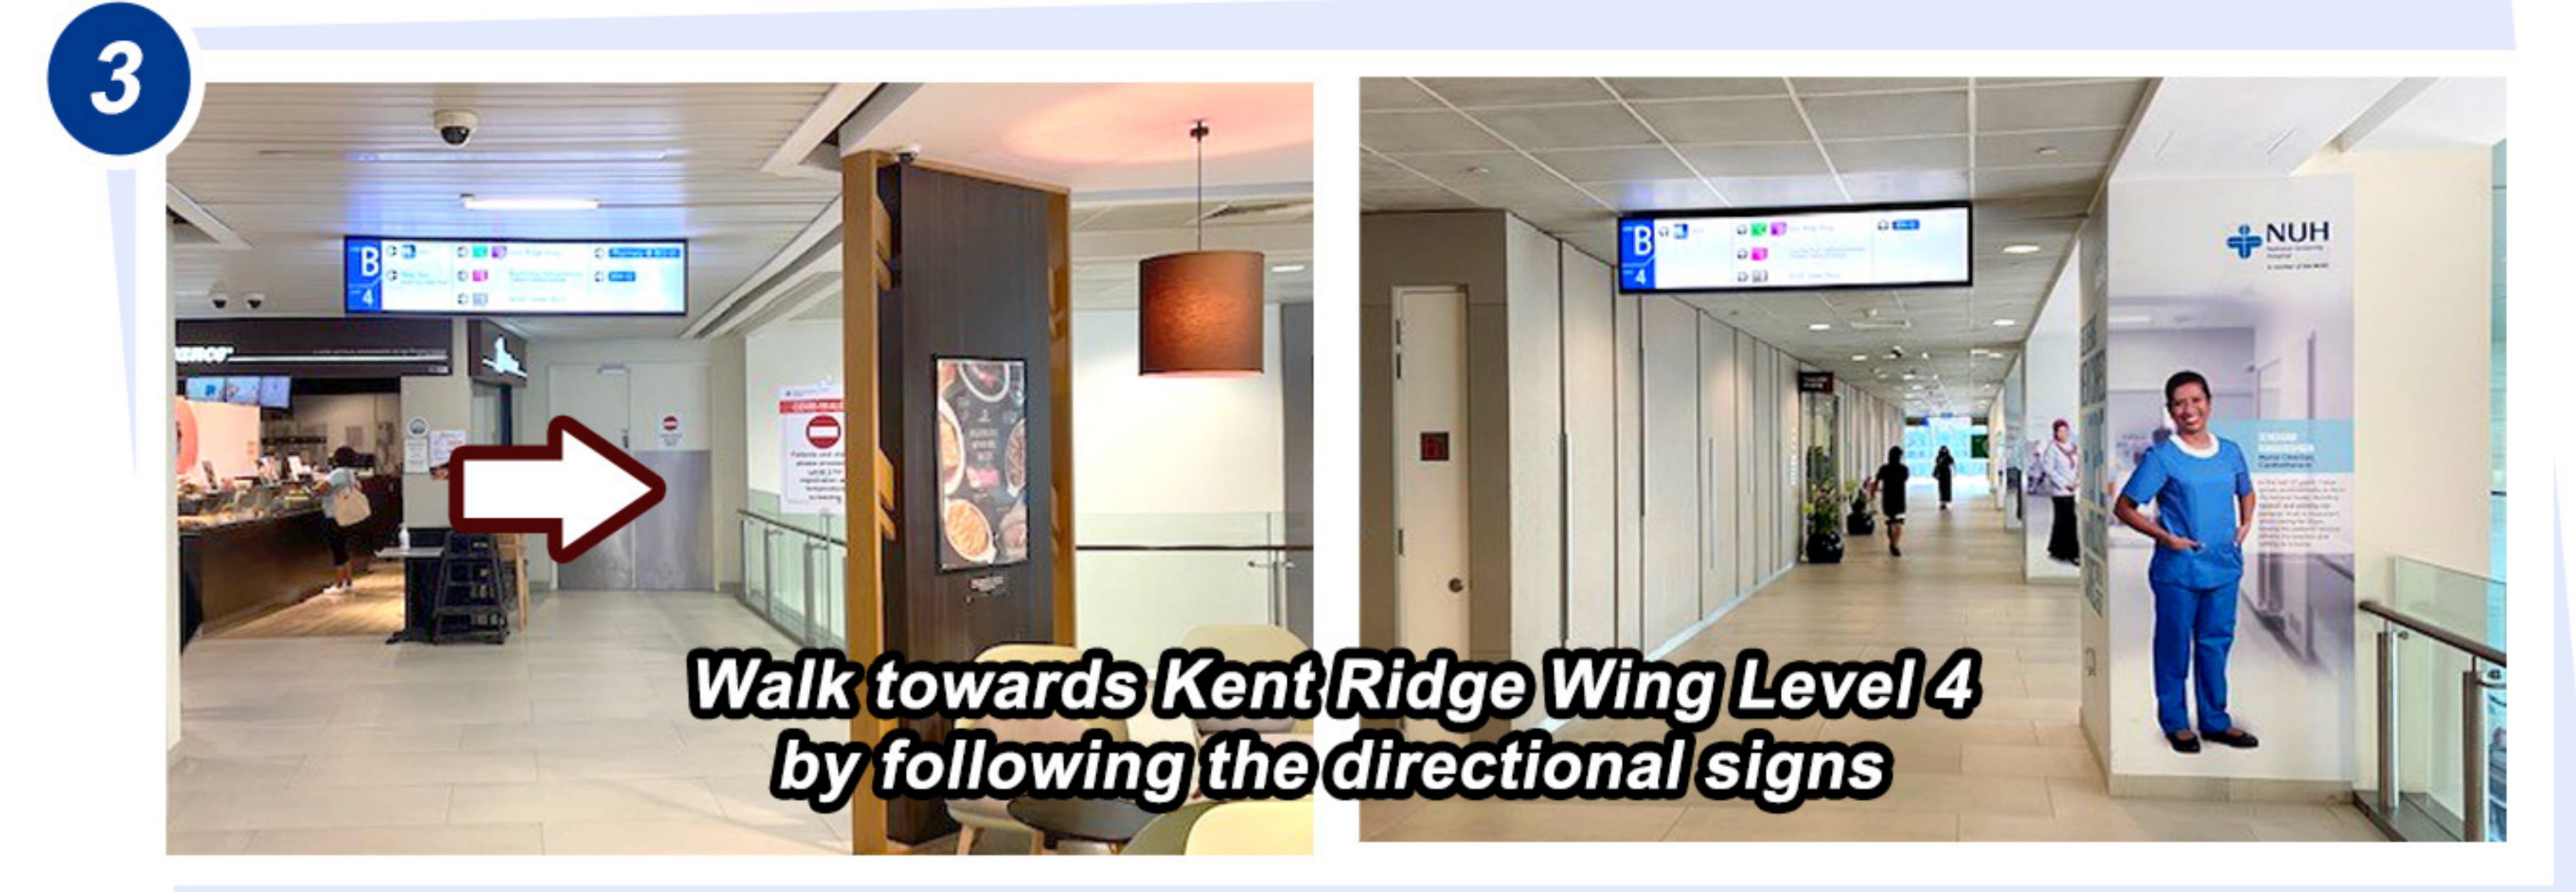

Ward Locations

- ZONE D** Wards 5A - 9B Register at Level 3
- ZONE G** Wards 20 - 64 Register at Level 1

Scan QR code for full list of facilities at NUH

Getting to NUHS Tower Block

From Kent Ridge MRT Station (via Exit C, NUH Medical Centre)