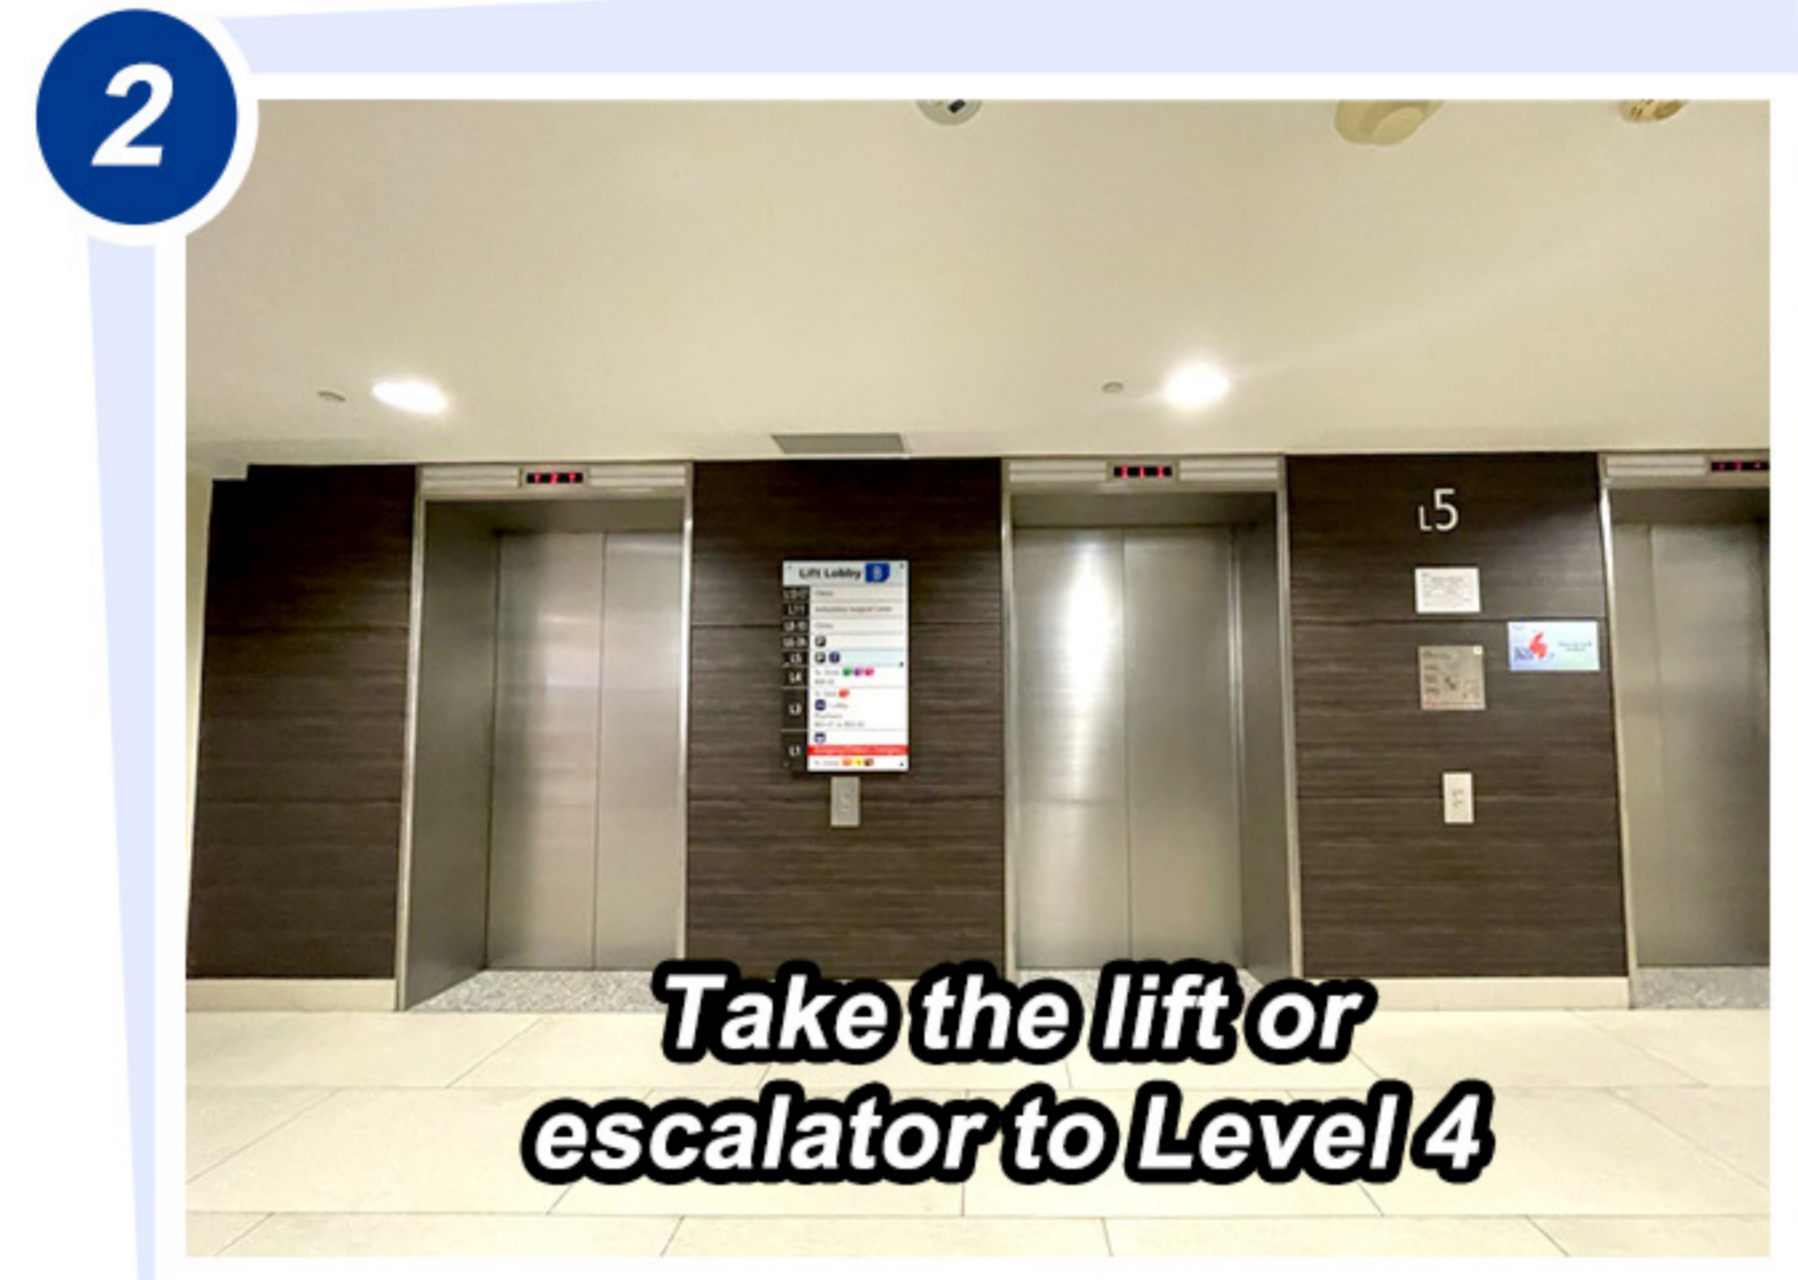

2
Take the lift or escalator to Level 4