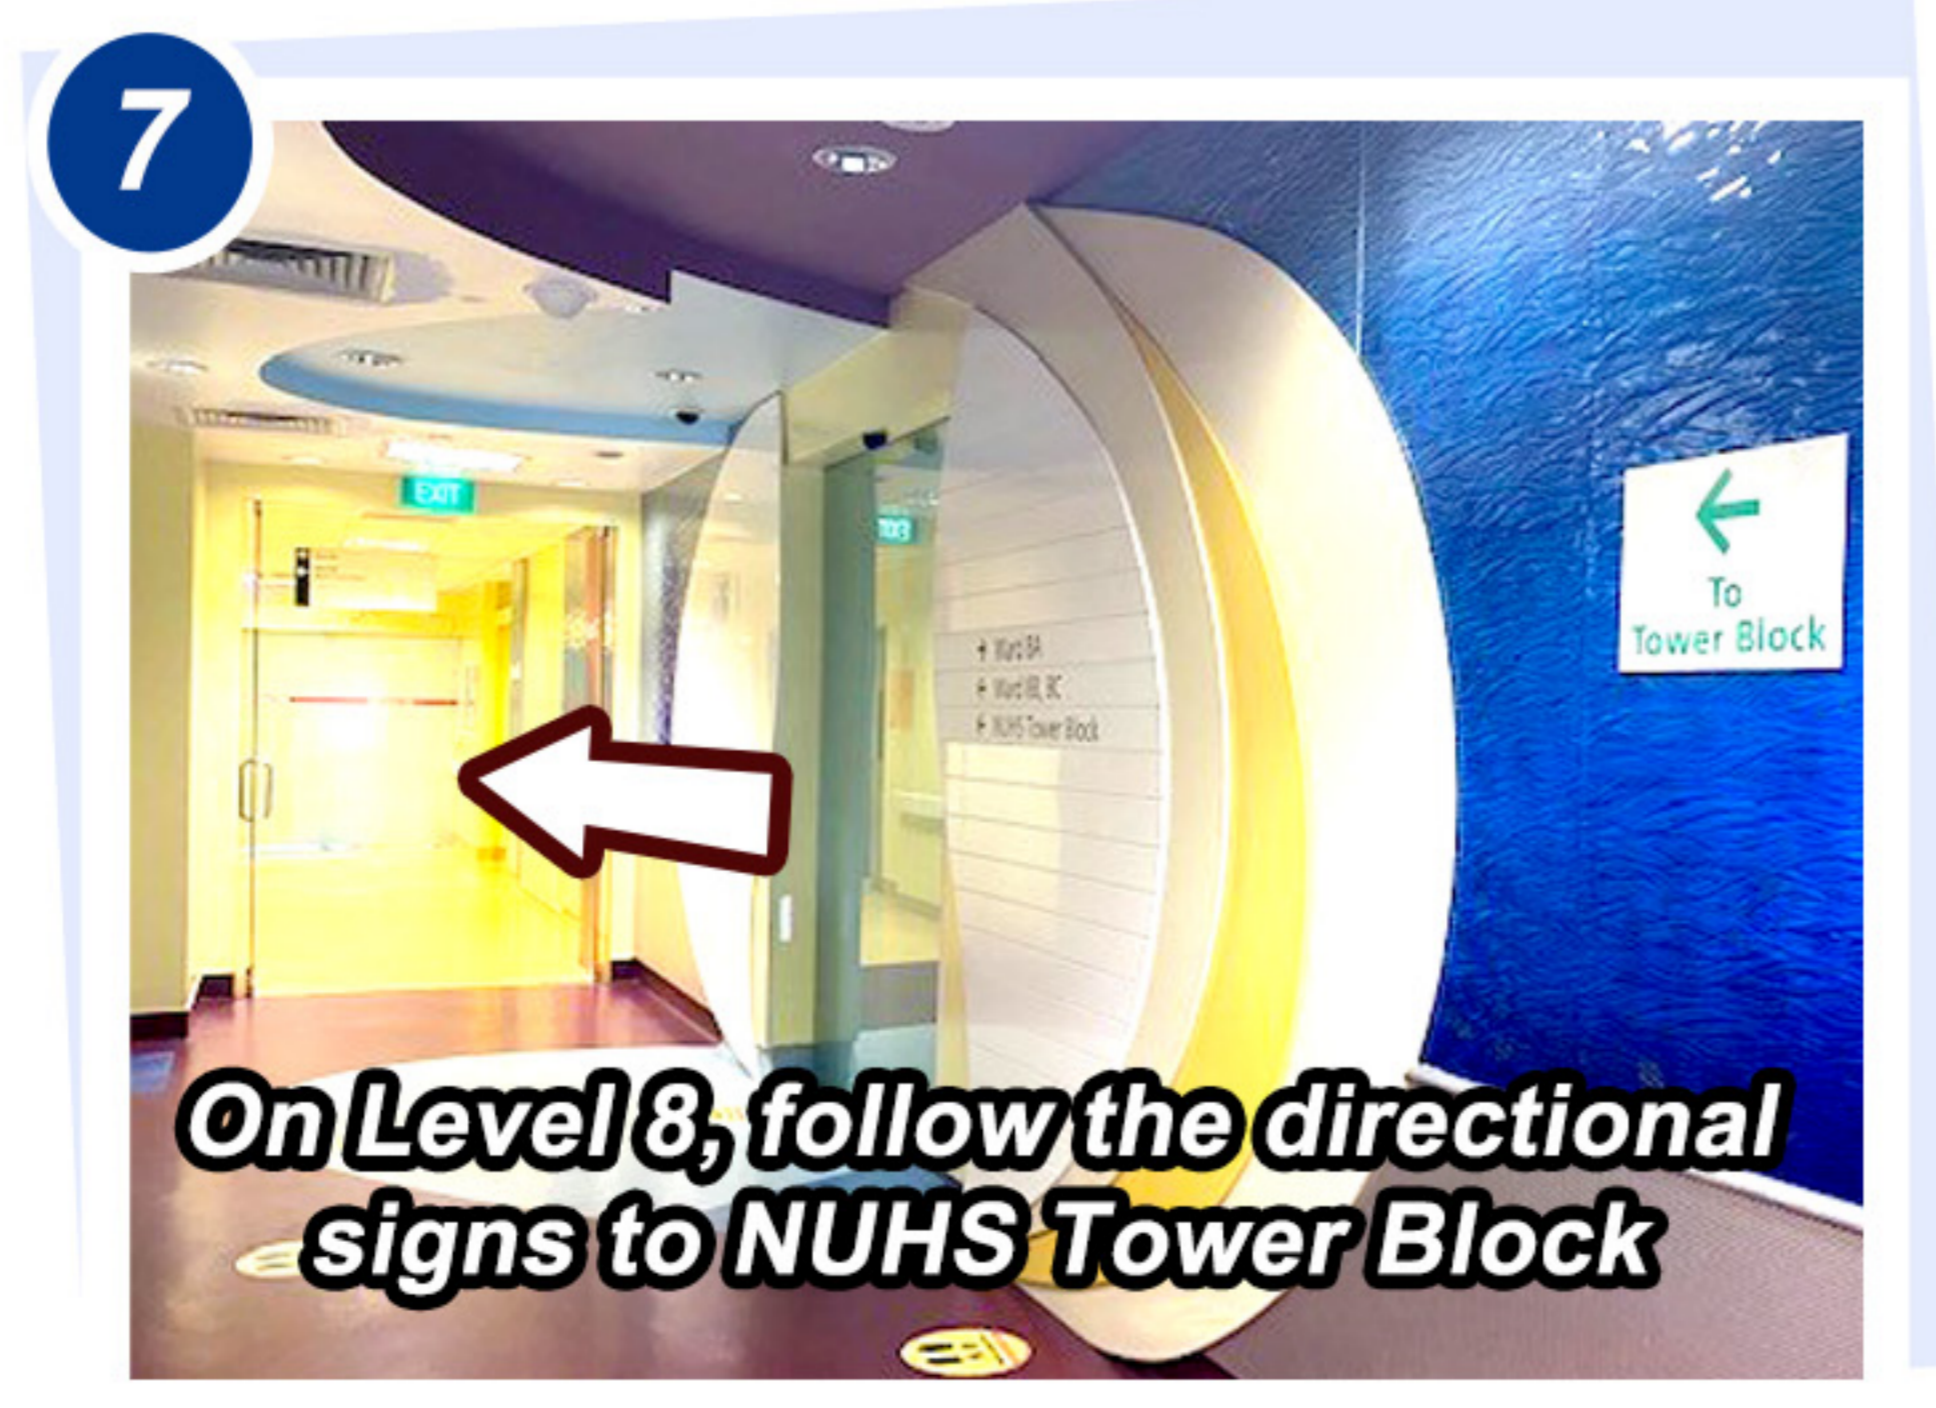

Getting to NUHS Tower Block

From Kent Ridge Wing Carpark (public)

Getting to NUHS Tower Block

From Medical Centre Carpark (public)

1
NUH Medical Centre Carpark @ Level 5, 6 and 7A (Lift Lobby B)

2
Take the lift or escalator to Level 4

3
Walk towards Kent Ridge Wing Level 4 by following the directional signs

4
Cross the Link bridge to get to Zone C, Kent Ridge Wing. Take the escalator down to Level 3

5
Walk towards Zone D, South Entrance

6
Register at the counter. If you had pre-registered, tap your ID at the gantry and take lift to Level 8

7
On Level 8, follow the directional signs to NUHS Tower Block

8
Cross the Link bridge

9
Tap your ID at the gantry. You have arrived at the NUHS Tower Block