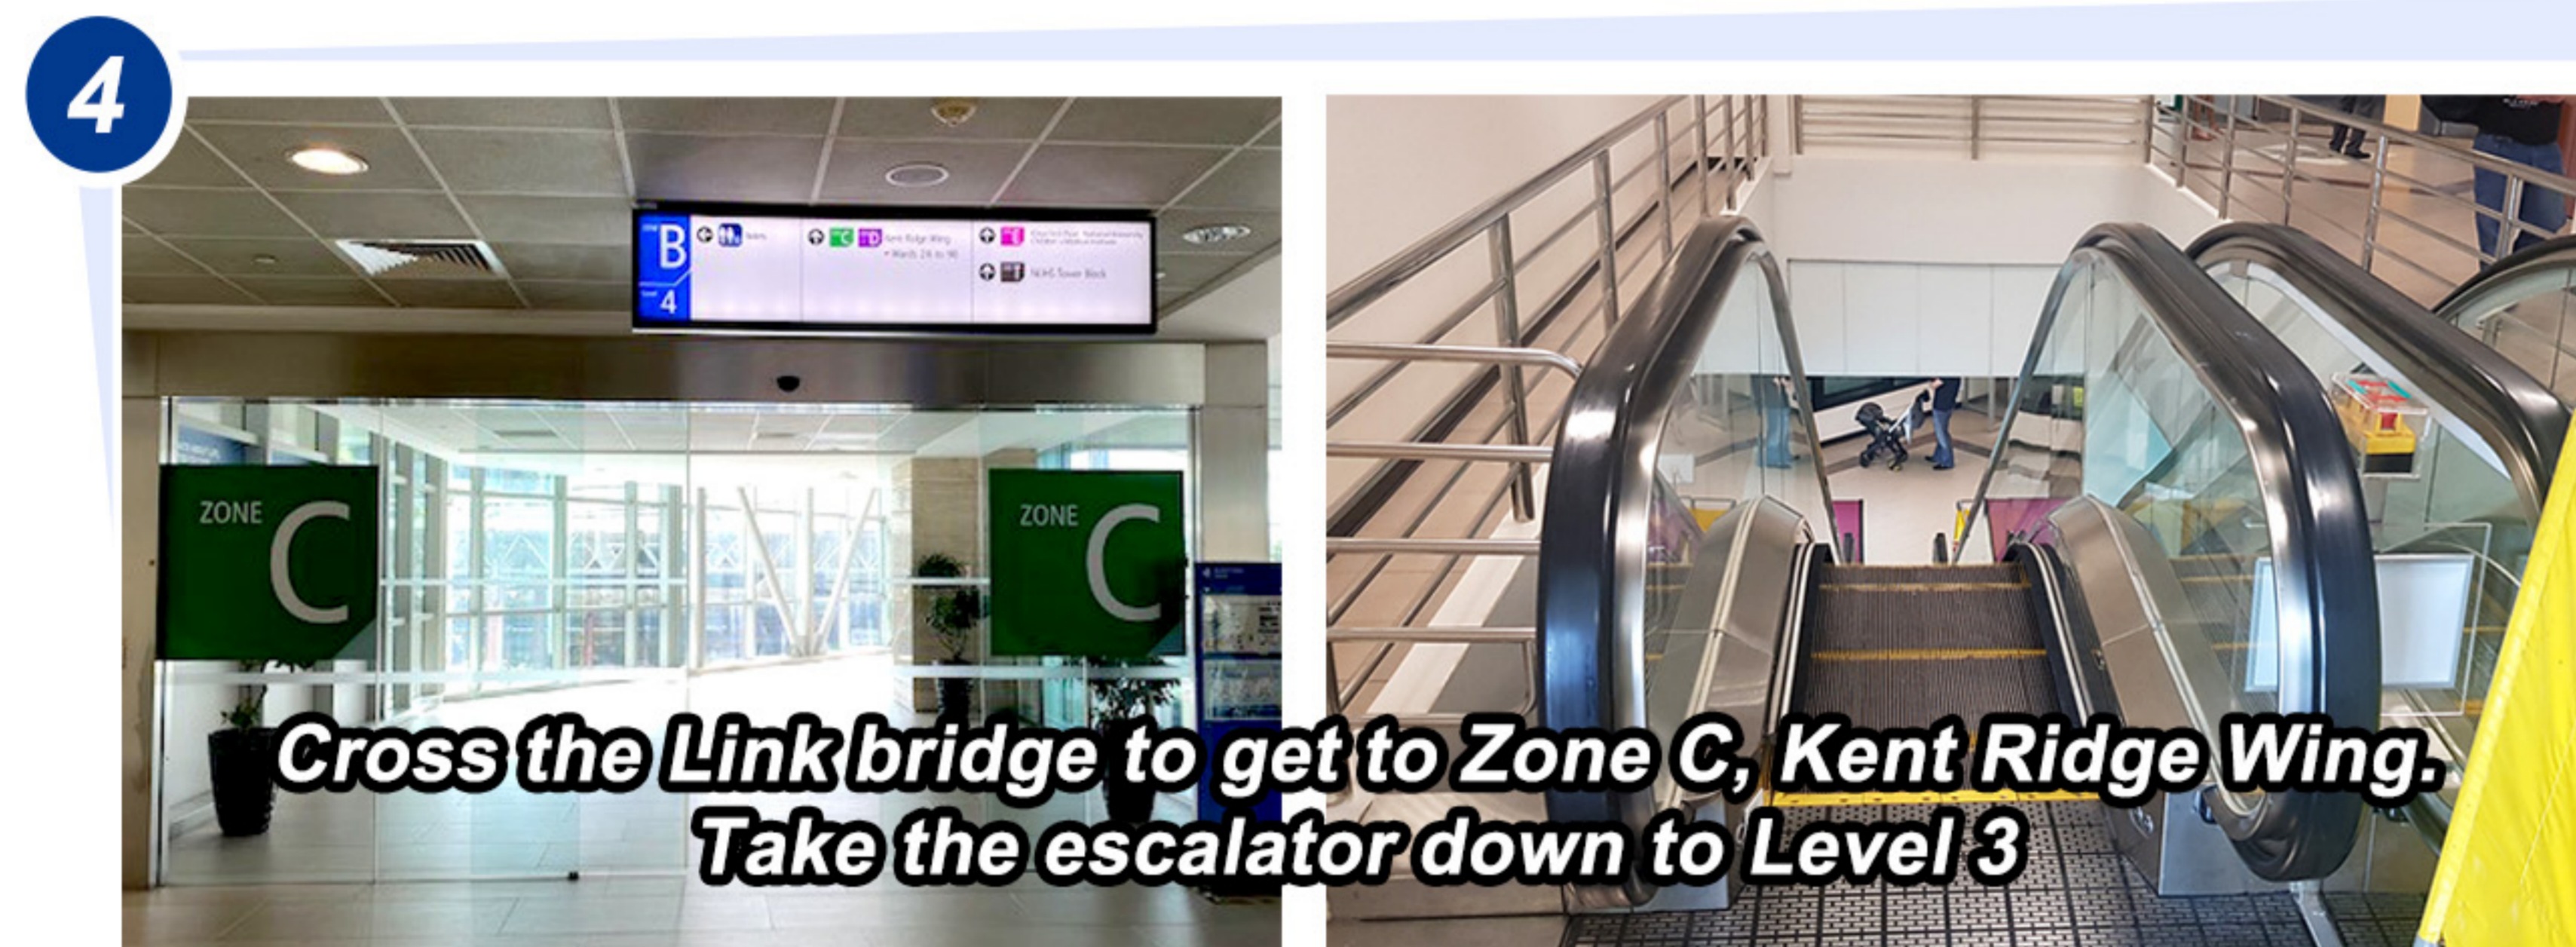

Ward Locations

- ZONE D** Wards 5A - 9B Register at Level 3
- ZONE G** Wards 20 - 64 Register at Level 1

Scan QR code for full list of facilities at NUH

Getting to NUHS Tower Block

From Kent Ridge MRT Station (via Exit C, NUH Medical Centre)

Getting to NUHS Tower Block

- By MRT, from Kent Ridge Station, Exit B
- By SBS Transit Bus Service No. 92, 92A, 92B or 200, from bus stop #15139 (outside Kent Ridge MRT station)

- (1) From MRT station / bus stop, walk towards Science Park 1 (along South Buona Vista Road).
- (2) At the traffic junction, walk across South Buona Vista Road to get to NUHS Tower Block.