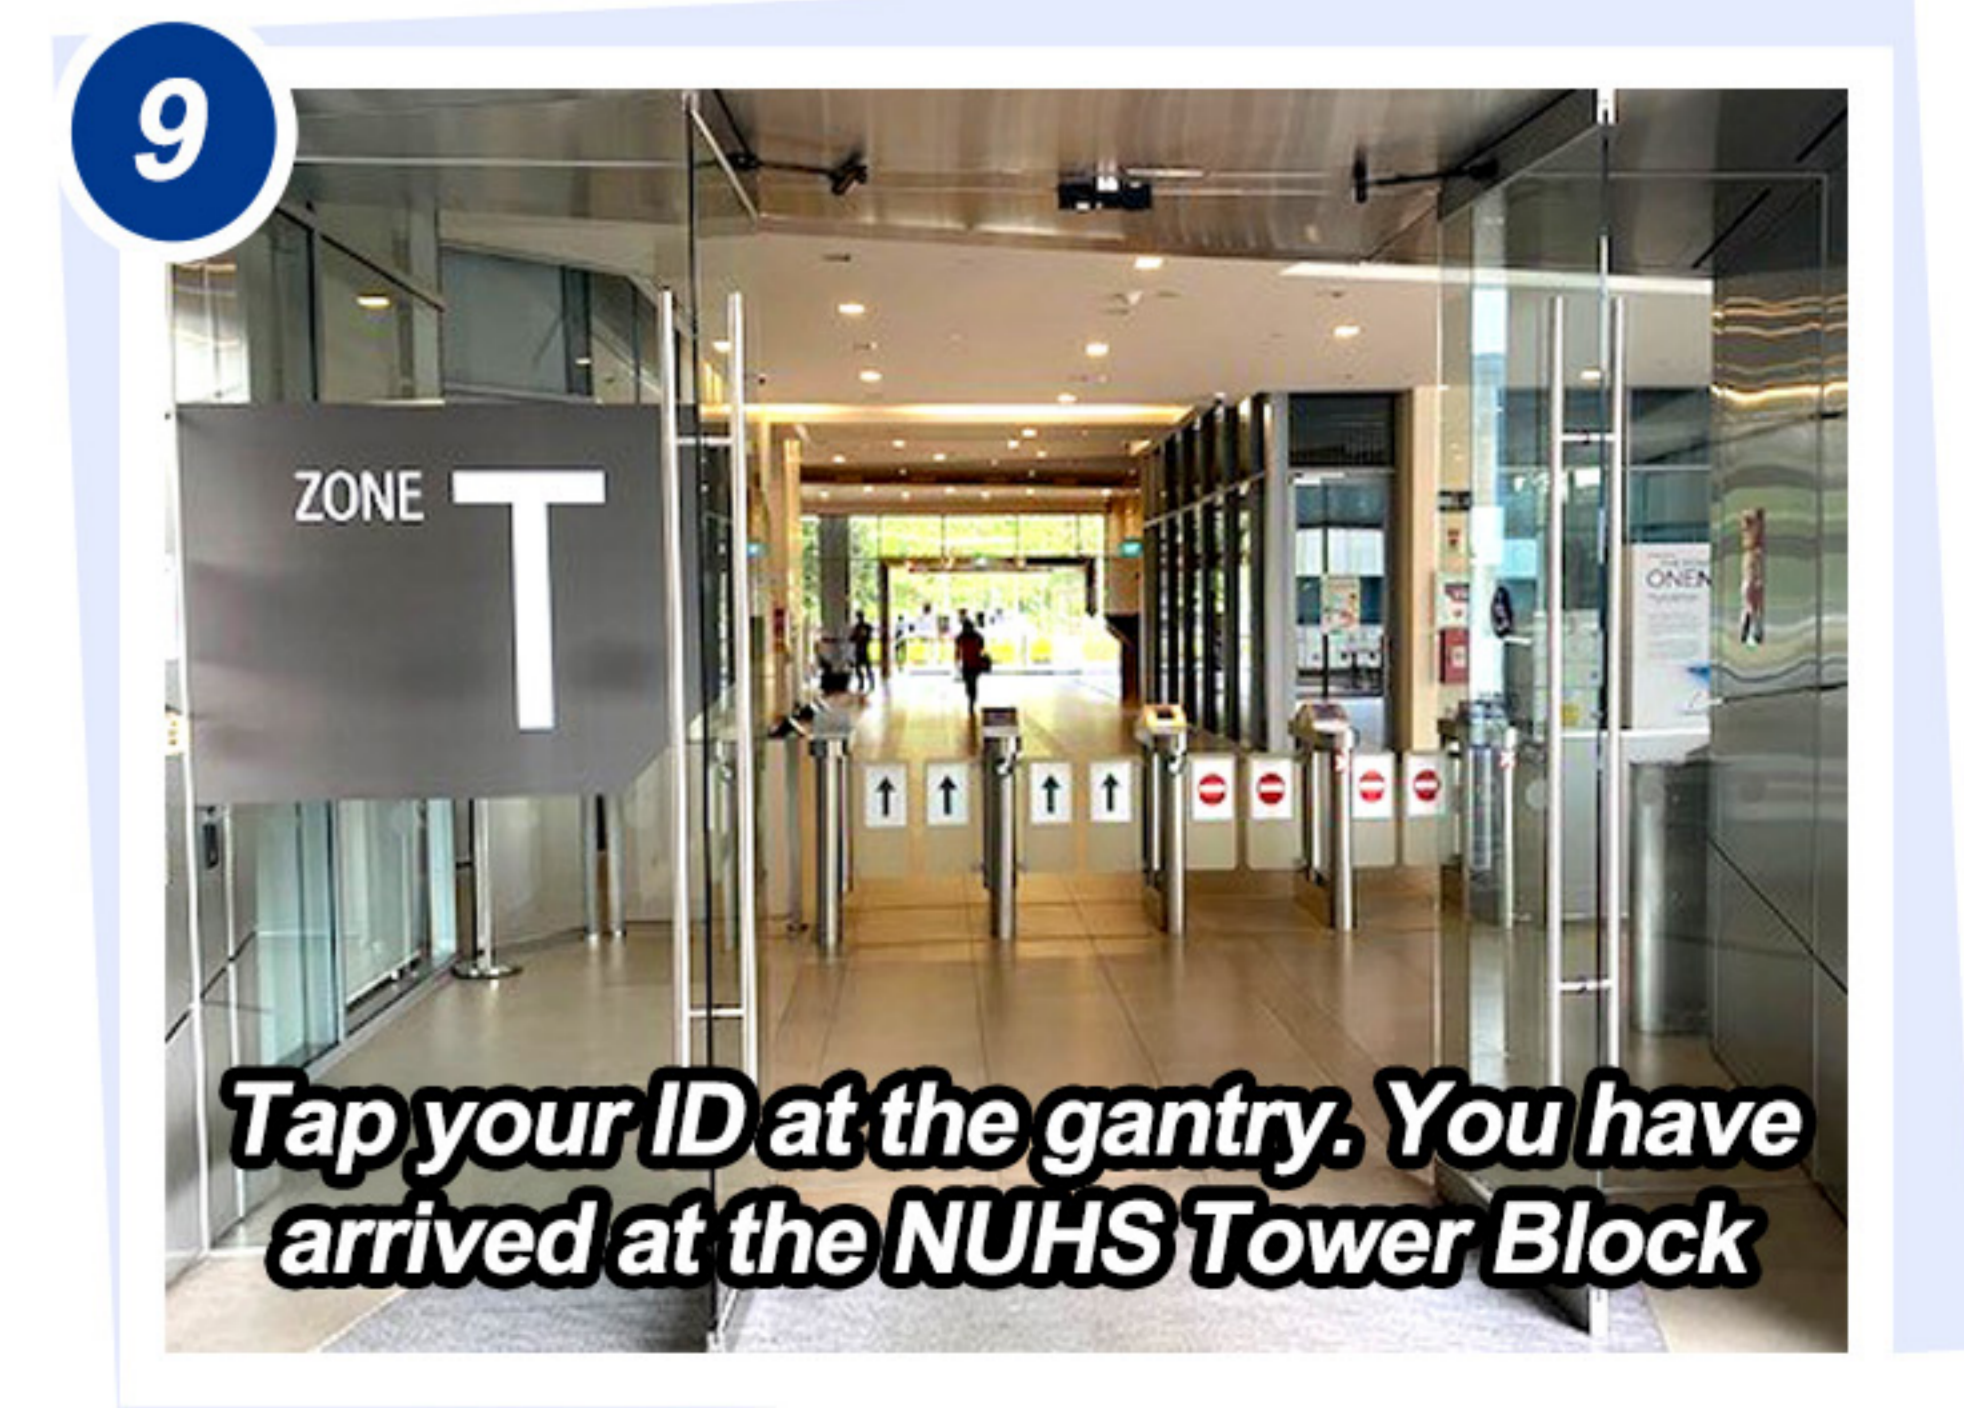

3
Walk towards Kent Ridge Wing Level 4 by following the directional signs

4
Cross the Link bridge to get to Zone C, Kent Ridge Wing. Take the escalator down to Level 3

5
Walk towards Zone D, South Entrance

6
Register at the counter. If you had pre-registered, tap your ID at the gantry and take lift to Level 8

7
On Level 8, follow the directional signs to NUHS Tower Block

8
Cross the Link bridge

9
Tap your ID at the gantry. You have arrived at the NUHS Tower Block